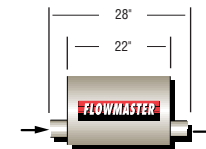

70 SERIES - BIG BLOCK II™ PERFORMANCE STREET, TRUCK & RV

5" Thick x 10" Wide

IN/OUT	PART#	IN/OUT	PART#	IN/OUT	PART#	IN/OUT	PART#	IN/OUT	PART#
2.50"	52570	2.50"	52571	2.50"	52572	2.50"	52573	2.50"	52574
3.00"	53070	3.00"	53071	3.00"	53072	3.00"	53073	3.00"	53074