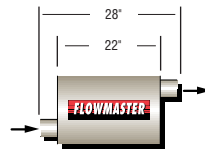

70 SERIES - BIG BLOCK II™ PERFORMANCE STREET, TRUCK & RV

5" Thick x 10" Wide

IN/OUT	PART#	IN/OUT	PART#	IN/OUT	PART#	IN/OUT	PART#	IN/OUT	PART#
2.50"	52570	2.50"	52571	2.50"	52572	2.50"	52573	2.50"	52574
3.00"	53070	3.00"	53071	3.00"	53072	3.00"	53073	3.00"	53074