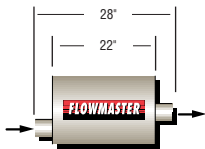

70 SERIES - BIG BLOCK II™ PERFORMANCE STREET, TRUCK & RV

5" Thick x 10" Wide

IN/OUT	PART#	IN/OUT	PART#	IN/OUT	PART#	IN/OUT	PART#	IN/OUT	PART#
2.50"	52570	2.50"	52571	2.50"	52572	2.50"	52573	2.50"	52574
3.00"	53070	3.00"	53071	3.00"	53072	3.00"	53073	3.00"	53074