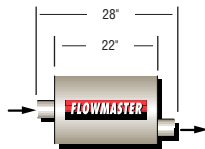

70 SERIES - BIG BLOCK II™ PERFORMANCE STREET, TRUCK & RV

5" Thick x 10" Wide

IN/OUT	PART#	IN/OUT	PART#	IN/OUT	PART#	IN/OUT	PART#	IN/OUT	PART#
2.50"	52570	2.50"	52571	2.50"	52572	2.50"	52573	2.50"	52574
3.00"	53070	3.00"	53071	3.00"	53072	3.00"	53073	3.00"	53074